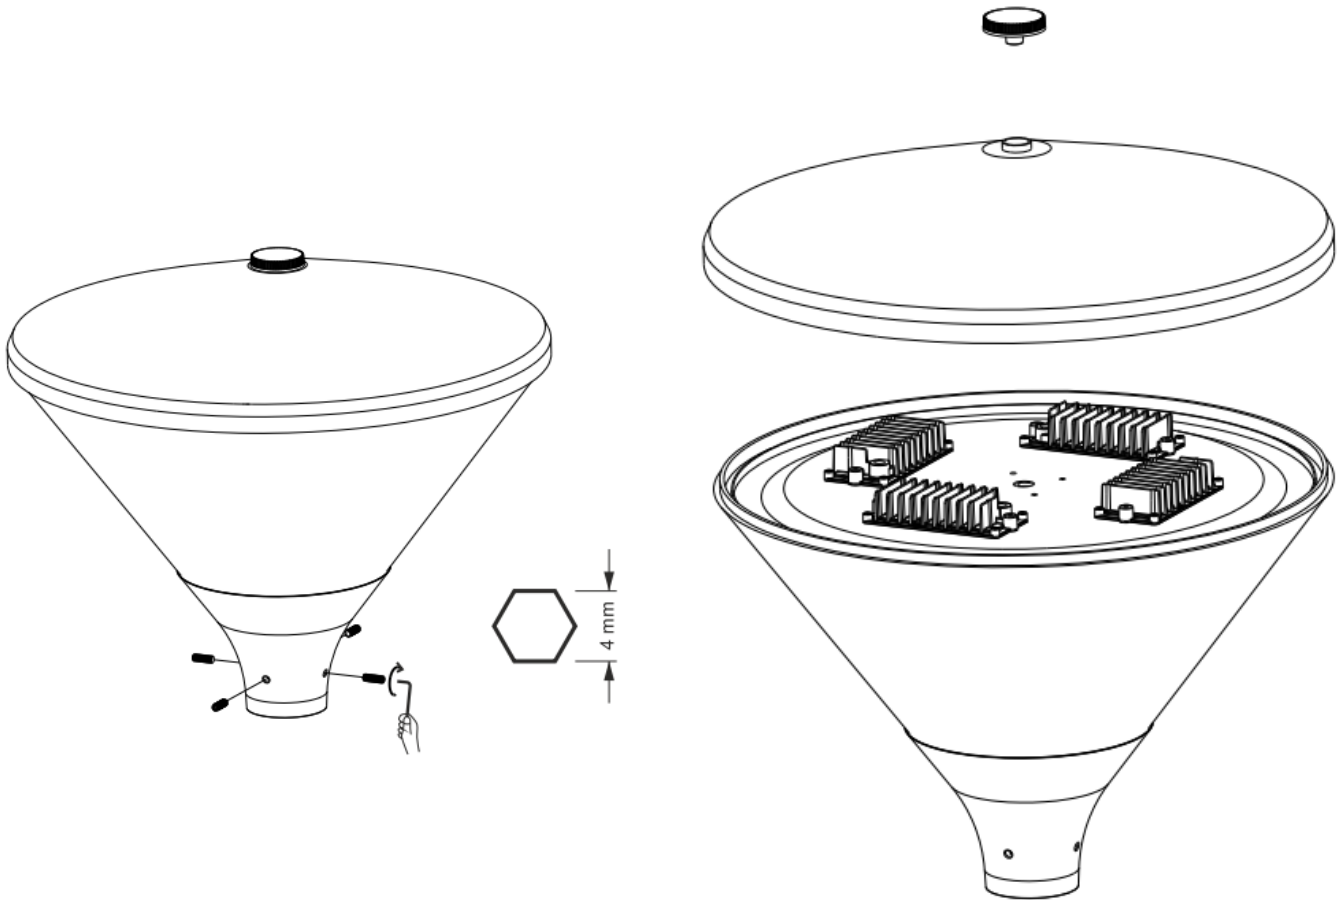

BY SWEDEN

STRIHL®

NAVIA

220-
240V

50Hz-
60Hz

IP66

IK08

CE

Cable 3-wired

Brown	Line 230Vac
Blue	Neutral 230Vac
Green/Yellow	Ground

Cable 5-wired

Brown	Line 230Vac
Blue	Neutral 230Vac
Green/Yellow	Ground
Black	0-10V dim + / Dali +
White	0-10V dim - / Dali -

**Black and White cables has to isolated if
not connected**