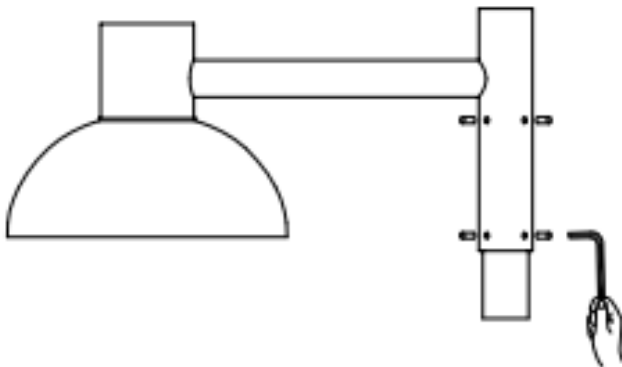

BY SWEDEN

STRIHL®

GLOBE

220-
240V

50Hz-
60Hz

IP66

IK08

CE