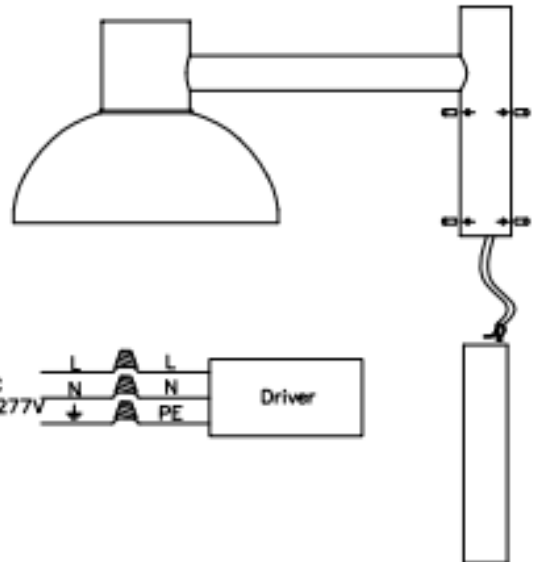

BY SWEDEN

STRIHL®

GLOBE

220-
240V

50Hz-
60Hz

IP66

IK08

CE

STRIHL Scandinavia AB
Magasinsgatan 6B
434 37 Kungälv, Sweden
+46 (0)300-569980
info@Strihl.se

ATTENTION

**RED + Purple +
White + Gray signal
cables has to be
isolated if not used.**

Cable 2-wired

Brown	Line 230Vac
Blue	Neutral 230Vac

Cable 3-wired

Brown	Line 230Vac
Blue	Neutral 230Vac
Green/Yellow	Ground

Cable 5-wired

Brown	Line 230Vac
Blue	Neutral 230Vac
Green/Yellow	Ground
Black	0-10V dim + / Dali +
White	0-10V dim - / Dali -

Black and White cables has to isolated if not connected