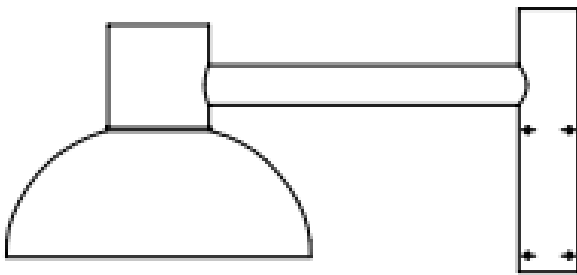

STRIHL Scandinavia AB
Magasinsgatan 6B
434 37 Kungälv, Sweden
+46 (0)300-569980
info@Strihl.se

ATTENTION

**RED + Purple +
White + Gray signal
cables has to be
isolated if not used.**

Cable 2-wired

Brown	Line 230Vac
Blue	Neutral 230Vac