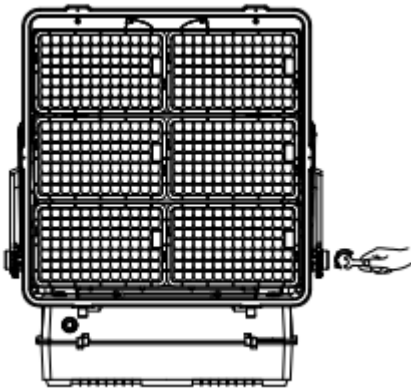

BY SWEDEN

STRIHL®

GOTHIA

220-
240V

50Hz-
60Hz

IP65

IK08

CE

STRIHL Scandinavia AB
Magasinsgatan 6B
434 37 Kungälv, Sweden
+46 (0)300-569980
info@strihl.se

ATTENTION

**RED + Purple +
White + Gray signal
cables has to be
isolated if not used.**

Cable 2-wired

Brown	Line 230Vac
Blue	Neutral 230Vac

Cable 3-wired

Brown	Line 230Vac
Blue	Neutral 230Vac
Green/Yellow	Ground

Cable 5-wired

Brown	Line 230Vac
Blue	Neutral 230Vac
Green/Yellow	Ground
Black	0-10V dim + / Dali +
White	0-10V dim - / Dali -

Black and White cables has to isolated if not connected