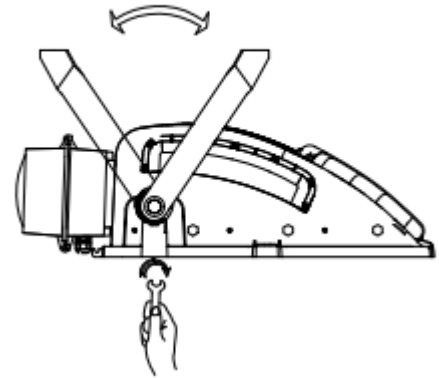

BY SWEDEN

STRIHL®

GOTHIA

220-
240V

50Hz-
60Hz

IP65

IK08

CE