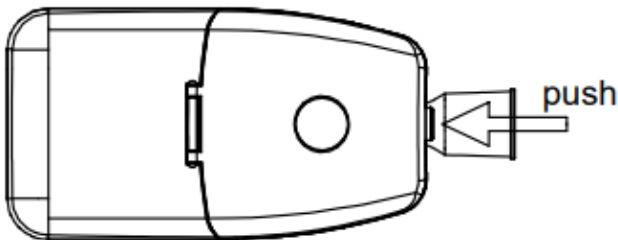

BY SWEDEN

STRIHL®

HERCULES

220-
240V

50Hz-
60Hz

IP66

IK08

CE