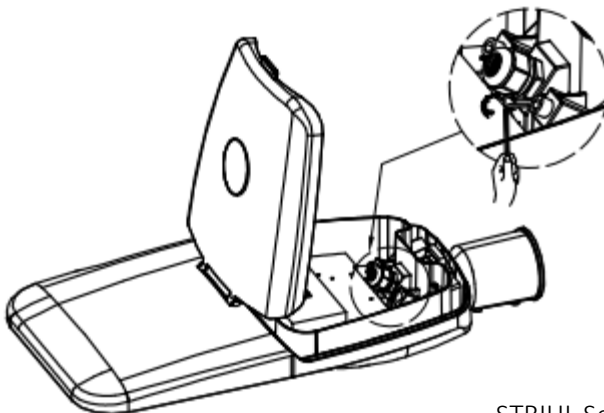

BY SWEDEN

STRIHL®

HERCULES

220-
240V

50Hz-
60Hz

IP66

IK08

CE