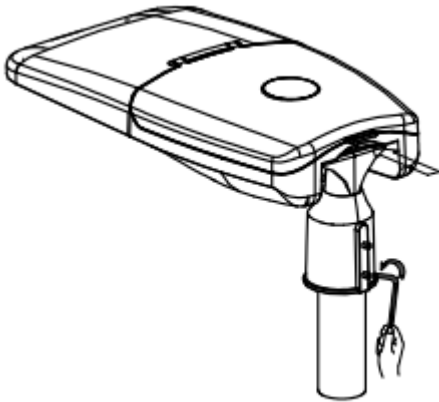

BY SWEDEN

STRIHL®

HERCULES

220-
240V

50Hz-
60Hz

IP66

IK08

CE