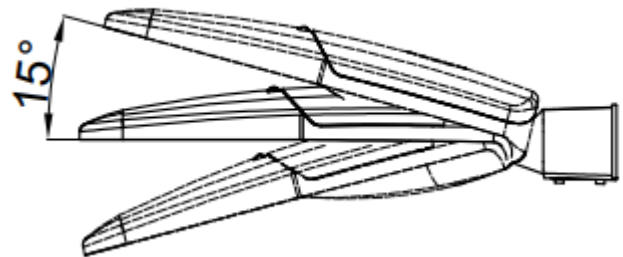

BY SWEDEN

STRIHL®

HERCULES

220-
240V

50Hz-
60Hz

IP66

IK08

CE