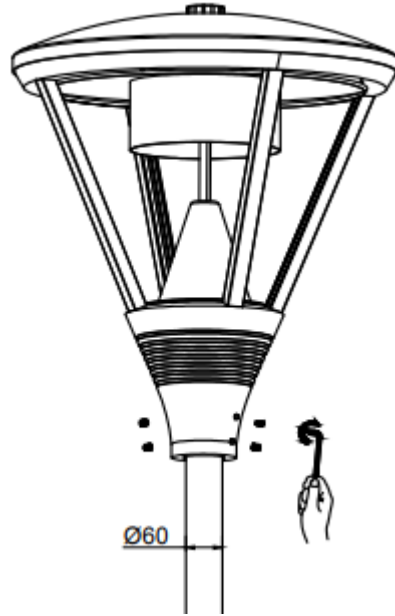

BY SWEDEN

STRIHL®

ODENSE

220-
240V

50Hz-
60Hz

IP66

IK08

CE

Cable 3-wired

Brown	Line 230Vac
Blue	Neutral 230Vac
Green/Yellow	Ground

Cable 5-wired

Brown	Line 230Vac
Blue	Neutral 230Vac
Green/Yellow	Ground
Black	0-10V dim + / Dali +
White	0-10V dim - / Dali -

**Black and White cables has to isolated if
not connected**