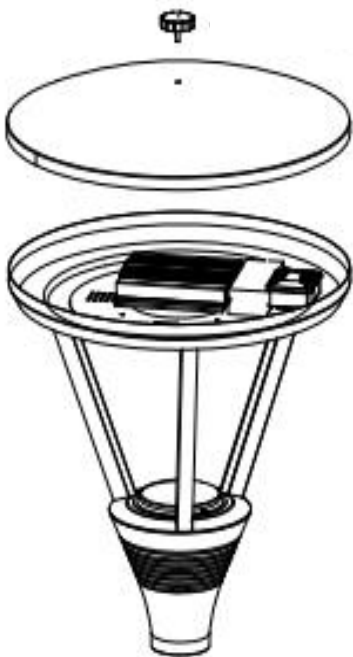

BY SWEDEN

STRIHL®

ODENSE

220-
240V

50Hz-
60Hz

IP66

IK08

CE

Ø60

STRIHL Scandinavia AB
Magasinsgatan 6B
434 37 Kungsbacka, Sweden
+46 (0)300-569980
info@Strihl.se

ATTENTION

**RED + Purple +
White + Gray signal
cables has to be
isolated if not used.**

Cable 2-wired

Brown	Line 230Vac
Blue	Neutral 230Vac

Cable 3-wired

Brown	Line 230Vac
Blue	Neutral 230Vac
Green/Yellow	Ground

Cable 5-wired

Brown	Line 230Vac
Blue	Neutral 230Vac
Green/Yellow	Ground
Black	0-10V dim + / Dali +
White	0-10V dim - / Dali -

**Black and White cables has to isolated if
not connected**