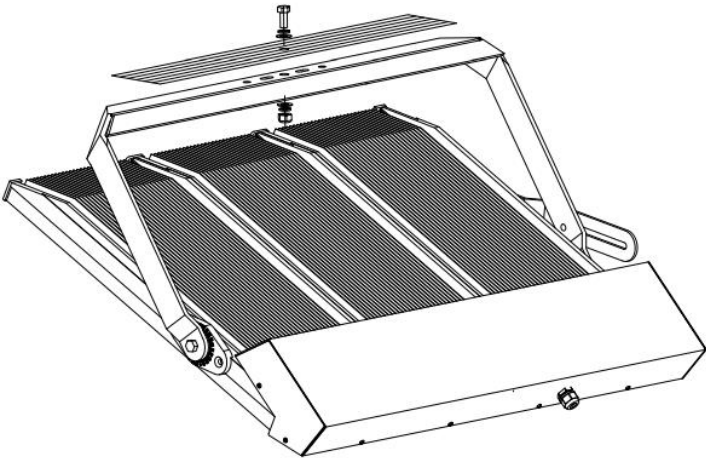

BY SWEDEN

STRIHL®

PRECISION

220-
240V

50Hz-
60Hz

IP65

IK08

CE

STRIHL Scandinavia AB
Magasinsgatan 6B
434 37 Kungälv, Sweden
+46 (0)300-569980
info@Strihl.se