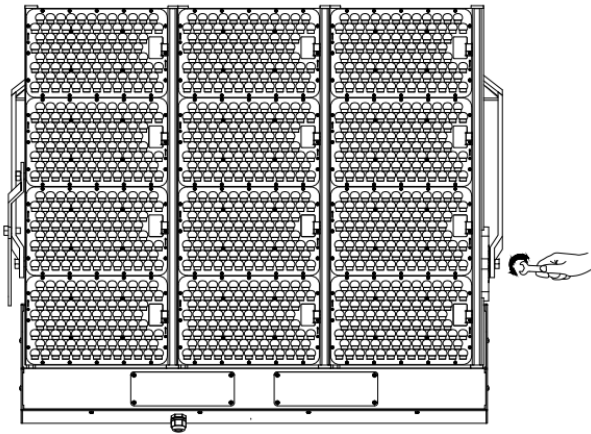

BY SWEDEN

STRIHL®

PRECISION

220-
240V

50Hz-
60Hz

IP65

IK08

CE

STRIHL Scandinavia AB
Magasinsgatan 6B
434 37 Kungälv, Sweden
+46 (0)300-569980
info@Strihl.se