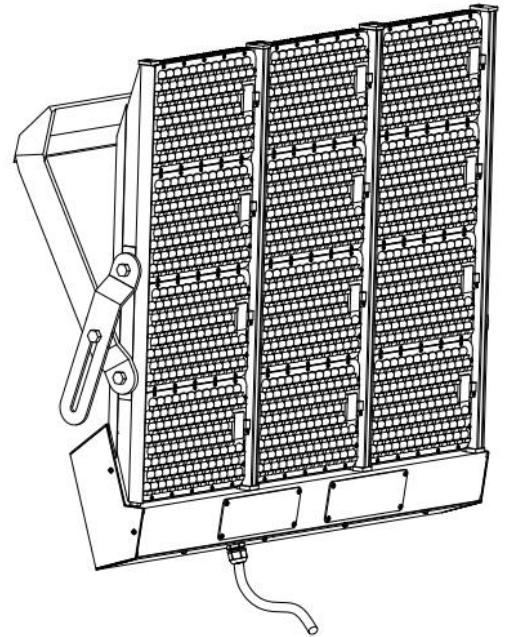

BY SWEDEN

STRIHL®

PRECISION

220-
240V

50Hz-
60Hz

IP65

IK08

CE

STRIHL Scandinavia AB
Magasinsgatan 6B
434 37 Kungälv, Sweden
+46 (0)300-569980
info@Strihl.se