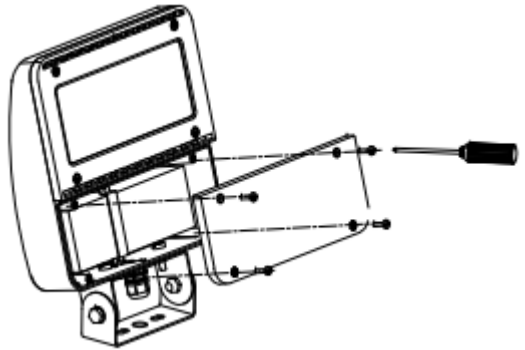

BY SWEDEN

STRIHL®

Safir 1 & 2

220-
240V

50Hz-
60Hz

IP66

IK08

CE