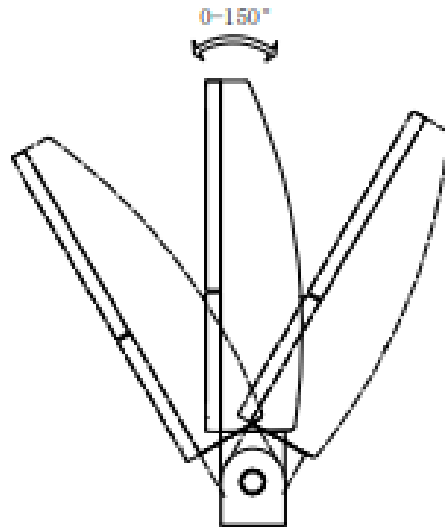

BY SWEDEN

STRIHL®

Safir 1 & 2

220-
240V

50Hz-
60Hz

IP66

IK08

CE